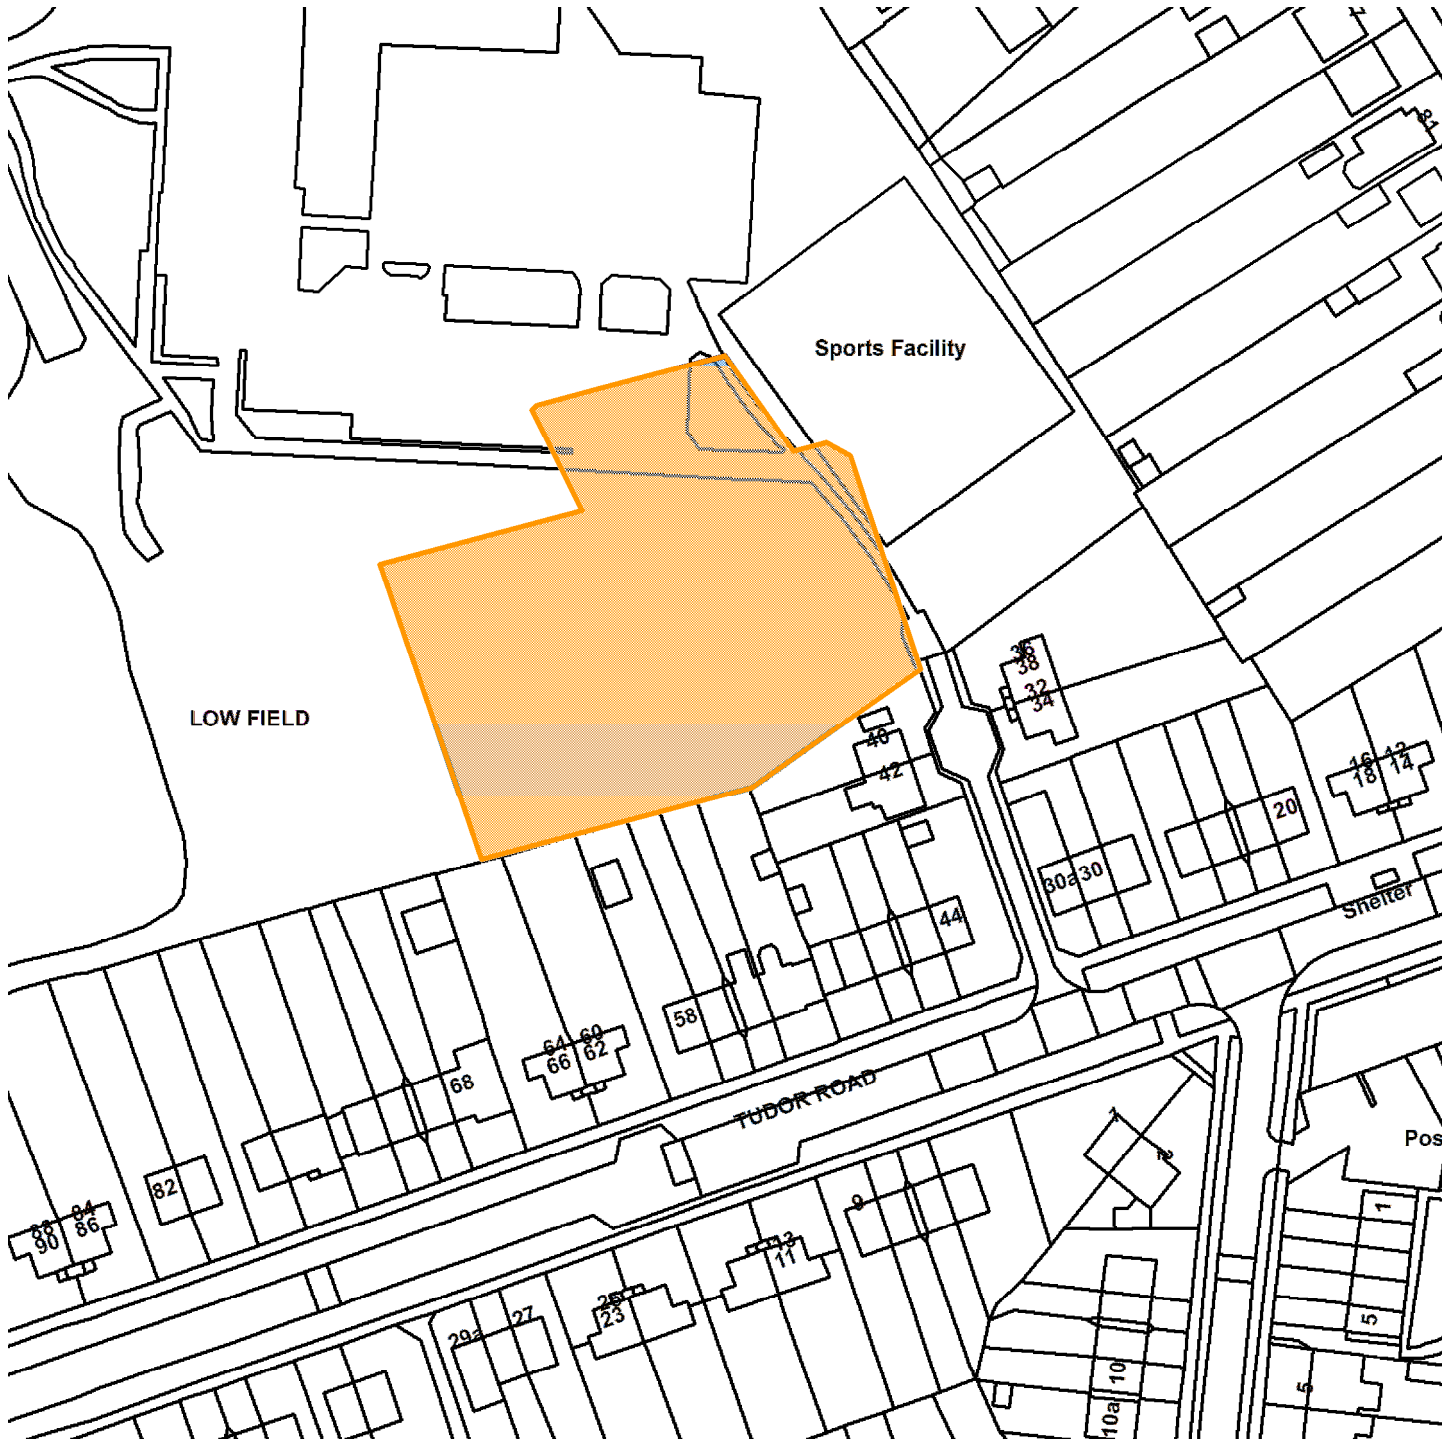

18/02925/FULM

Former Lowfield School, Dijon Avenue

Scale : 1:1140

Reproduced from the Ordnance Survey map with the permission of the Controller of Her Majesty's Stationery Office © Crown Copyright 2000.

Unauthorised reproduction infringes Crown Copyright and may lead to prosecution or civil proceedings.

Organisation	Not Set
Department	Not Set
Comments	Site Plan
Date	12 March 2019
SLA Number	Not Set